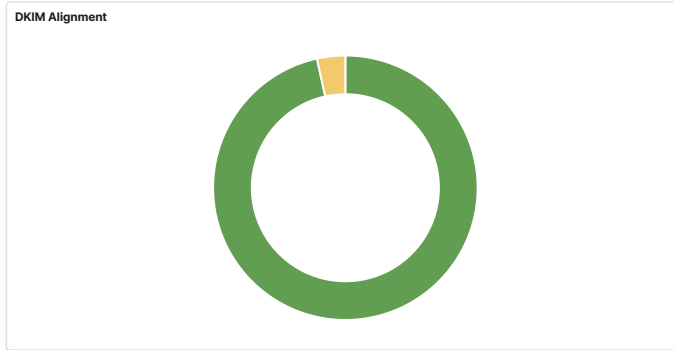

Full screen Share Clone Edit

Search

KQL

🕒

Last 7 days

Show dates

Refresh

+ Add filter