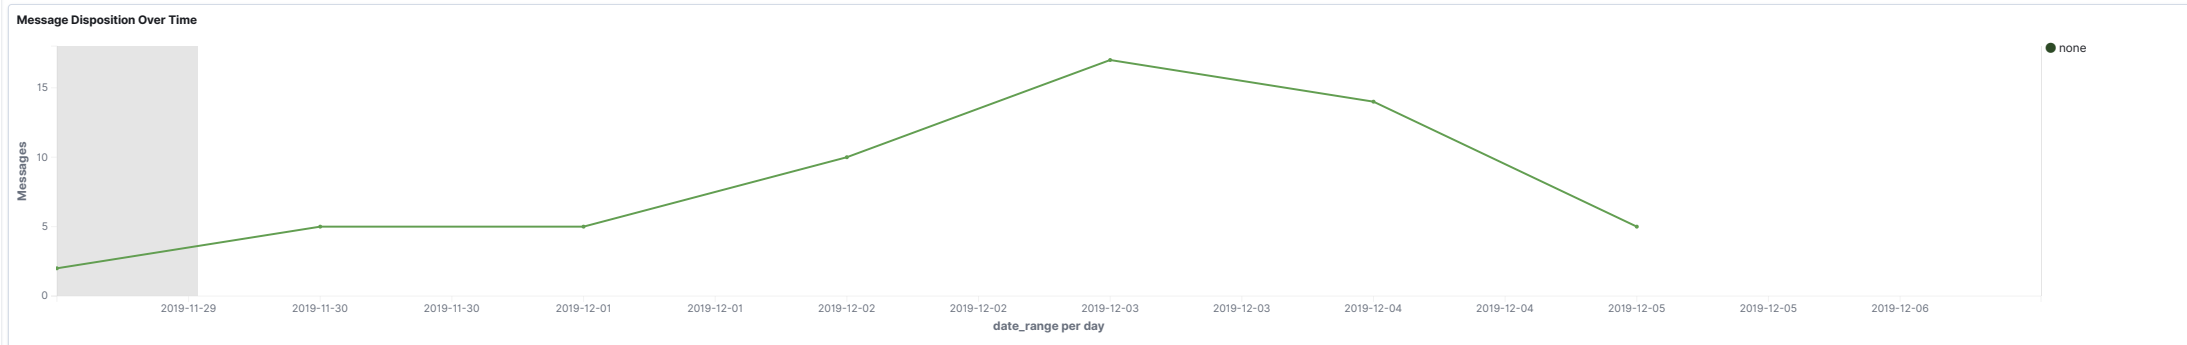

Full screen Share Clone Edit

Search

KQL

🕒

Last 7 days

Show dates

Refresh

+ Add filter