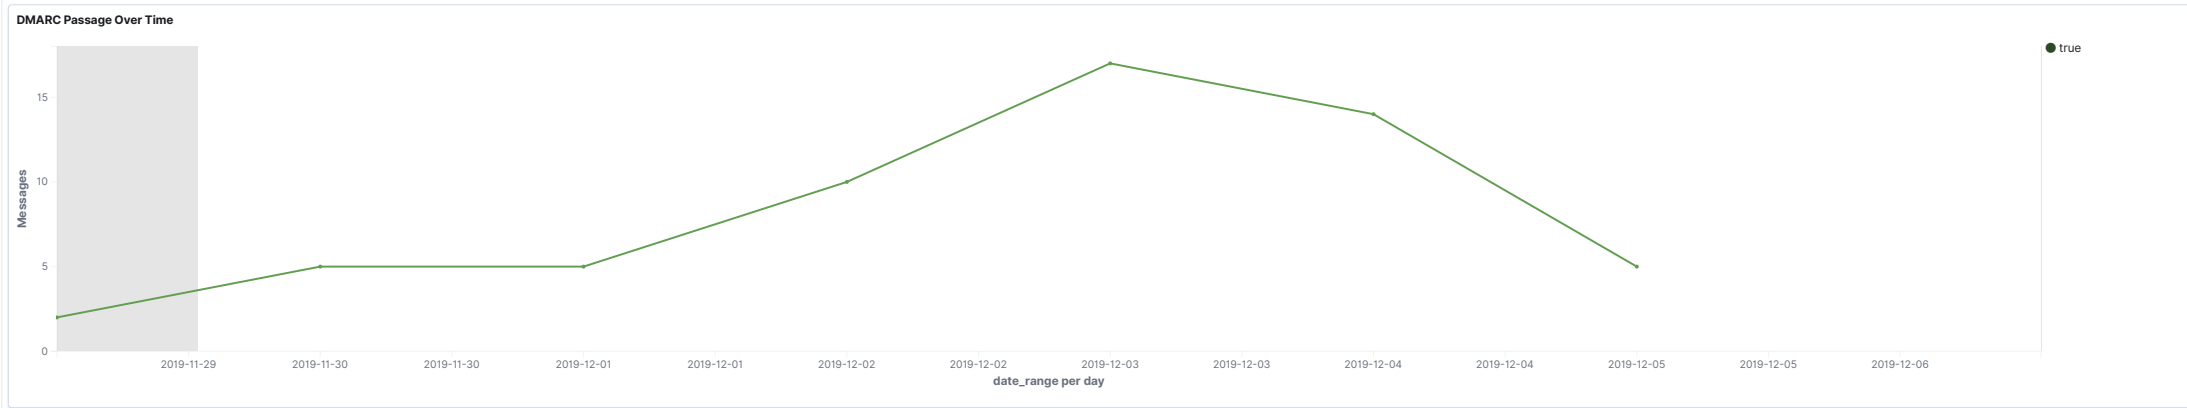

Full screen Share Clone Edit

Search

KQL

🕒

Last 7 days

Show dates

Refresh

+ Add filter